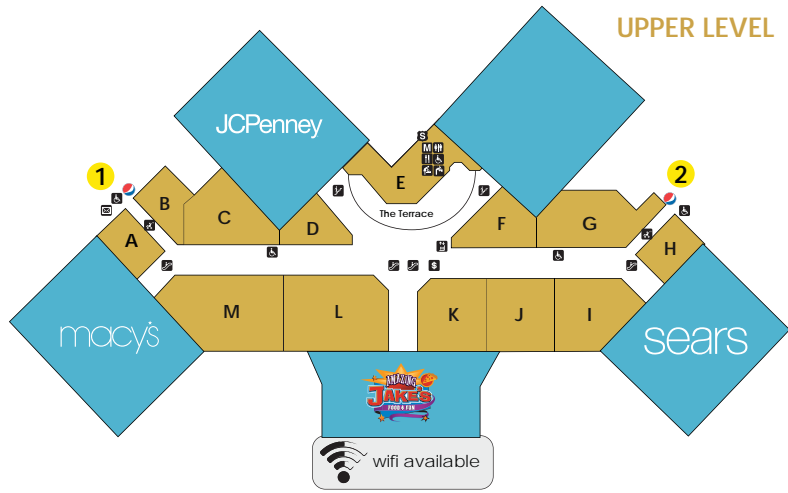

**ANCHOR STORES**

- Amazing Jake's Food & Fun
- JCPenney
- Macy's
- Sears

**WOMEN'S APPAREL & ACCESSORIES**

- V Aéropostale
- O American Eagle Outfitters
- K Be Art
- C Be Art Missy
- Y Charlotte Russe
- F Christopher & Banks
- D Claire's Accessories
- K Cotton On
- K Earthbound Trading
- AA Encore-Shoe Dept.
- A Forever 21
- U Hot Topic
- O Icing by Claires
- I Image
- I Image Plus
- Q Max Beauty Bridal
- M rue21
- V Sweetness Sweets
- O Vans
- AA Victoria's Secret
- B Wink II

**FOOD COURT & RESTAURANTS**

- E Charley's Grilled Subs
- E China Max
- E Fajita Pita
- E Frullati Cafe
- E In the Mix Bakery
- E Sonic
- E Subway

**BOOKS, CARDS & GIFTS**

- T Candy Land
- K Earthbound Trading
- O Spencer Gifts
- N Taychen
- T Texas Memories
- F Things Remembered
- L White Barn Candle Co.

**SPECIALTY FOODS**

- T Candy Land
- V Dippin Dots
- P Great American Cookies
- W Mr. Pretzel's
- Q Nestle Toll House Cookies

**HEALTH & BEAUTY**

- L Bath & Body Works
- Z Dream Hair Boutique
- N Eye Clinic
- U GNC
- BB Health Coach Tony
- H Heavenly Hands Barbershop
- I Heavenly Hands Salon

**UPPER LEVEL**

**LOWER LEVEL**

**COLLIN CREEK MALL**