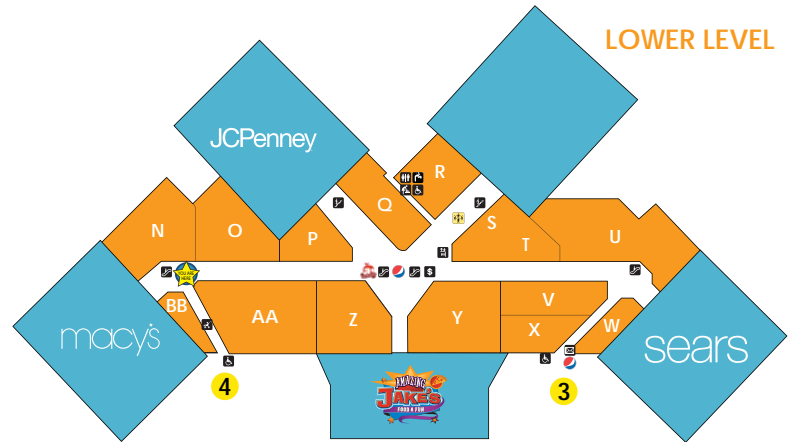

**FOOD COURT & RESTAURANTS**

- E Charley's Grilled Subs
- E China Max
- E Fajita Pita
- E Frullati Cafe
- E In the Mix Bakery
- E Sonic
- E Subway

**BOOKS, CARDS & GIFTS**

- T Candy Land
- K Earthbound Trading
- O Spencer Gifts
- N Taychen
- T Texas Memories
- F Things Remembered
- L White Barn Candle Co.

**SPECIALTY FOODS**

- T Candy Land
- V Dippin Dots
- P Great American Cookies
- W Mr. Pretzel's
- Q Nestle Toll House Cookies

**HEALTH & BEAUTY**

- L Bath & Body Works
- Z Dream Hair Boutique
- N Eye Clinic
- U GNC
- BB Health Coach Tony
- H Heavenly Hands Barbershop
- I Heavenly Hands Salon

**HEALTH & BEAUTY CONT.**

- S JustStringz
- W LensCrafters
- P Perfume Galaxy
- Z,U Proactive (Vending)
- G The Nail'ery
- B TL Salon
- AA Victoria's Secret Beauty
- D Visible Changes

**SERVICES**

- K,Y ATM - Automated Financial
- H BM Tailor
- H C & C Market Research
- E Collin Creek Management Office
- N Eye Clinic
- H Fast-Fix Jewelry Repair
- I Heavenly Hands Salon
- H Heavenly Hands Barber Shop
- W LensCrafters
- Q Max Beauty Bridal
- S Personalizing It
- R Relaxation Station
- G Shoe Care Center
- F Statewide Remodeling
- L Totally Chi
- F Totally Chi Reflexology
- V Wireless CPR

**UPPER LEVEL**

**LOWER LEVEL**

**COLLIN CREEK MALL**